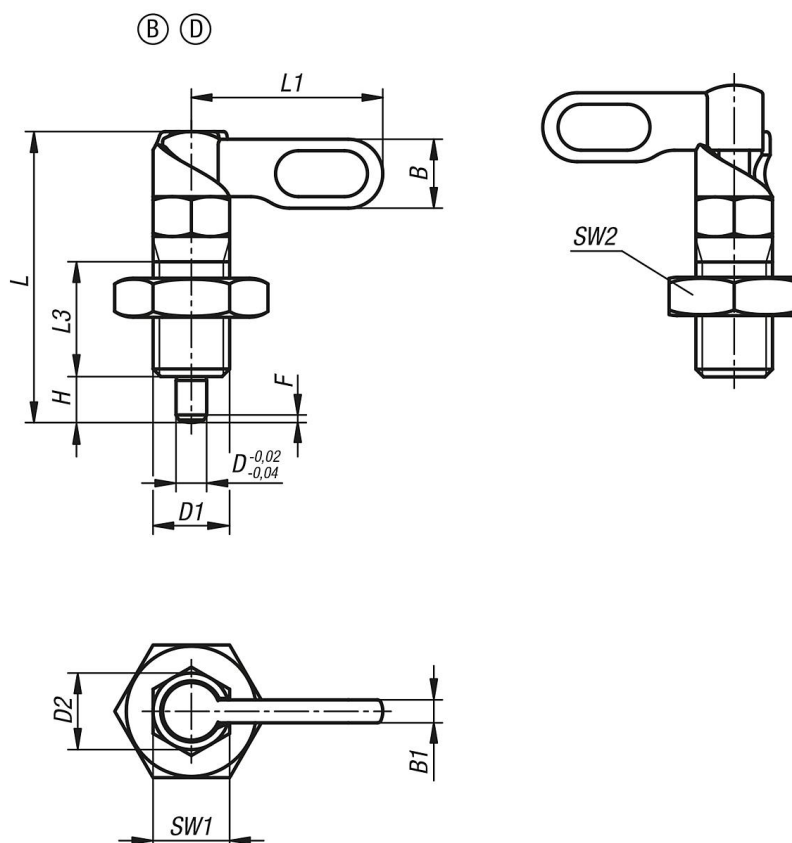

Item description/product images

Description

Material:

Steel grade 5.8.

Version:

Black oxidised.

Pin hardened and ground.

Note:

Cam-action indexing plungers are used when the indexing pin should not project all the time. Turning the handle through 180° retracts the pin.

A notch ensures that the handle remains in this position.

A stop prevents the handle being rotated through more than 180° ensuring that the pin remains retracted.

Selecting which side the stop is on defines the rotation direction of the plunger.

Drawing reference:

1) Stop, left
2) Stop, right

Drawings