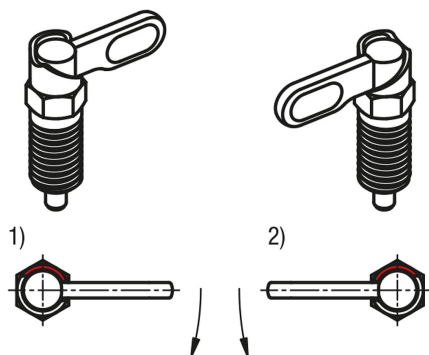

## Description

**Material:**

Steel grade 5.8.

**Version:**

Black oxidised.

Pin hardened and ground.

**Note:**

Cam-action indexing plungers are used when the indexing pin should not project all the time. Turning the handle through 180° retracts the pin.

A notch ensures that the handle remains in this position.

A stop prevents the handle being rotated through more than 180° ensuring that the pin remains retracted.

Selecting which side the stop is on defines the rotation direction of the plunger.

**Drawing reference:**

- 1) Stop, left
- 2) Stop, right